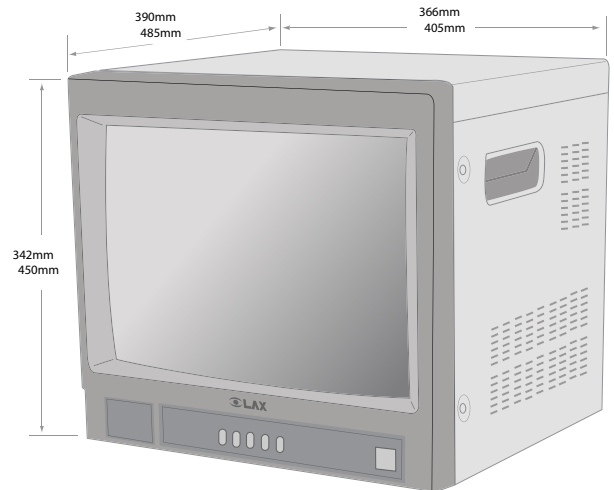

HDF Series Flat Screen Colour CRT Monitors

Like the H series this high resolution colour CRT monitor series comes with built-in Combo colour filter, video loop output, OSD functionality and NTSC / PAL auto switching. This high-performance flat screen monitor is designed with advanced colour processing for enhanced colour purity and transition. The HD series offers up to 450 lines of resolution (PAL) and allows the user to adjust the picture's sharpness, contrast, brightness, colour and tint through a user-friendly OSD interface to maximize picture quality. These professional monitors are ideal for an optimal viewing distance of six feet (1.8m) or less and provide outstanding colour reproduction for security and surveillance applications where video quality cannot be compromised.

IMC-15-HDF

15" (38cm) CRT Screen
 Power Consumption: 65 W
 Dimensions: W x H x D
 14" x 13.5 x 15.5 (365mm x 345mm x 398mm)
 Weight: 33 Lbs (15 Kg)

IMC-21-HDF

21" (53.3cm) CRT Screen
 Power Consumption: 75 W
 Dimensions: W x H x D
 19.5" x 17.7" x 19" (495mm x 450mm x 485mm)
 Weight: 57 Lbs (26 Kg)

Model	IMC-15HDF	IMC-21HDF
Diagonal Size (inches)	15	21
Video input/output	BNC interface input/output	
Audio Input / Output	RCA Interface input/output	
Panel Control	Store, PP, Menu (Bright, Contrast, Color, Tint*, Volume), Down, Up & Power	
Power Source	Ranged from 100-230V AC	
Power Consumption	Max 75w	
Dimensions (W×H×D)	366mm x 342mm x 390mm 14.4" x 13.5" x 15.4"	495mm x 450mm x 485mm 19.5" x 17.7" x 19"
Weight	14 Kg. 31 lbs)	26 Kg. (57 lbs)
Resolution	Max: NTSC 380 lines / PAL 450 lines	
Horizontal Stabilization	15.625KHz ±500Hz	
Vertical Stabilization	50Hz/60Hz ±3Hz	
Operating Temperature	0° C ~ 50°C	0° C ~ 40°C
Operating Humidity	0 ~ 90%	